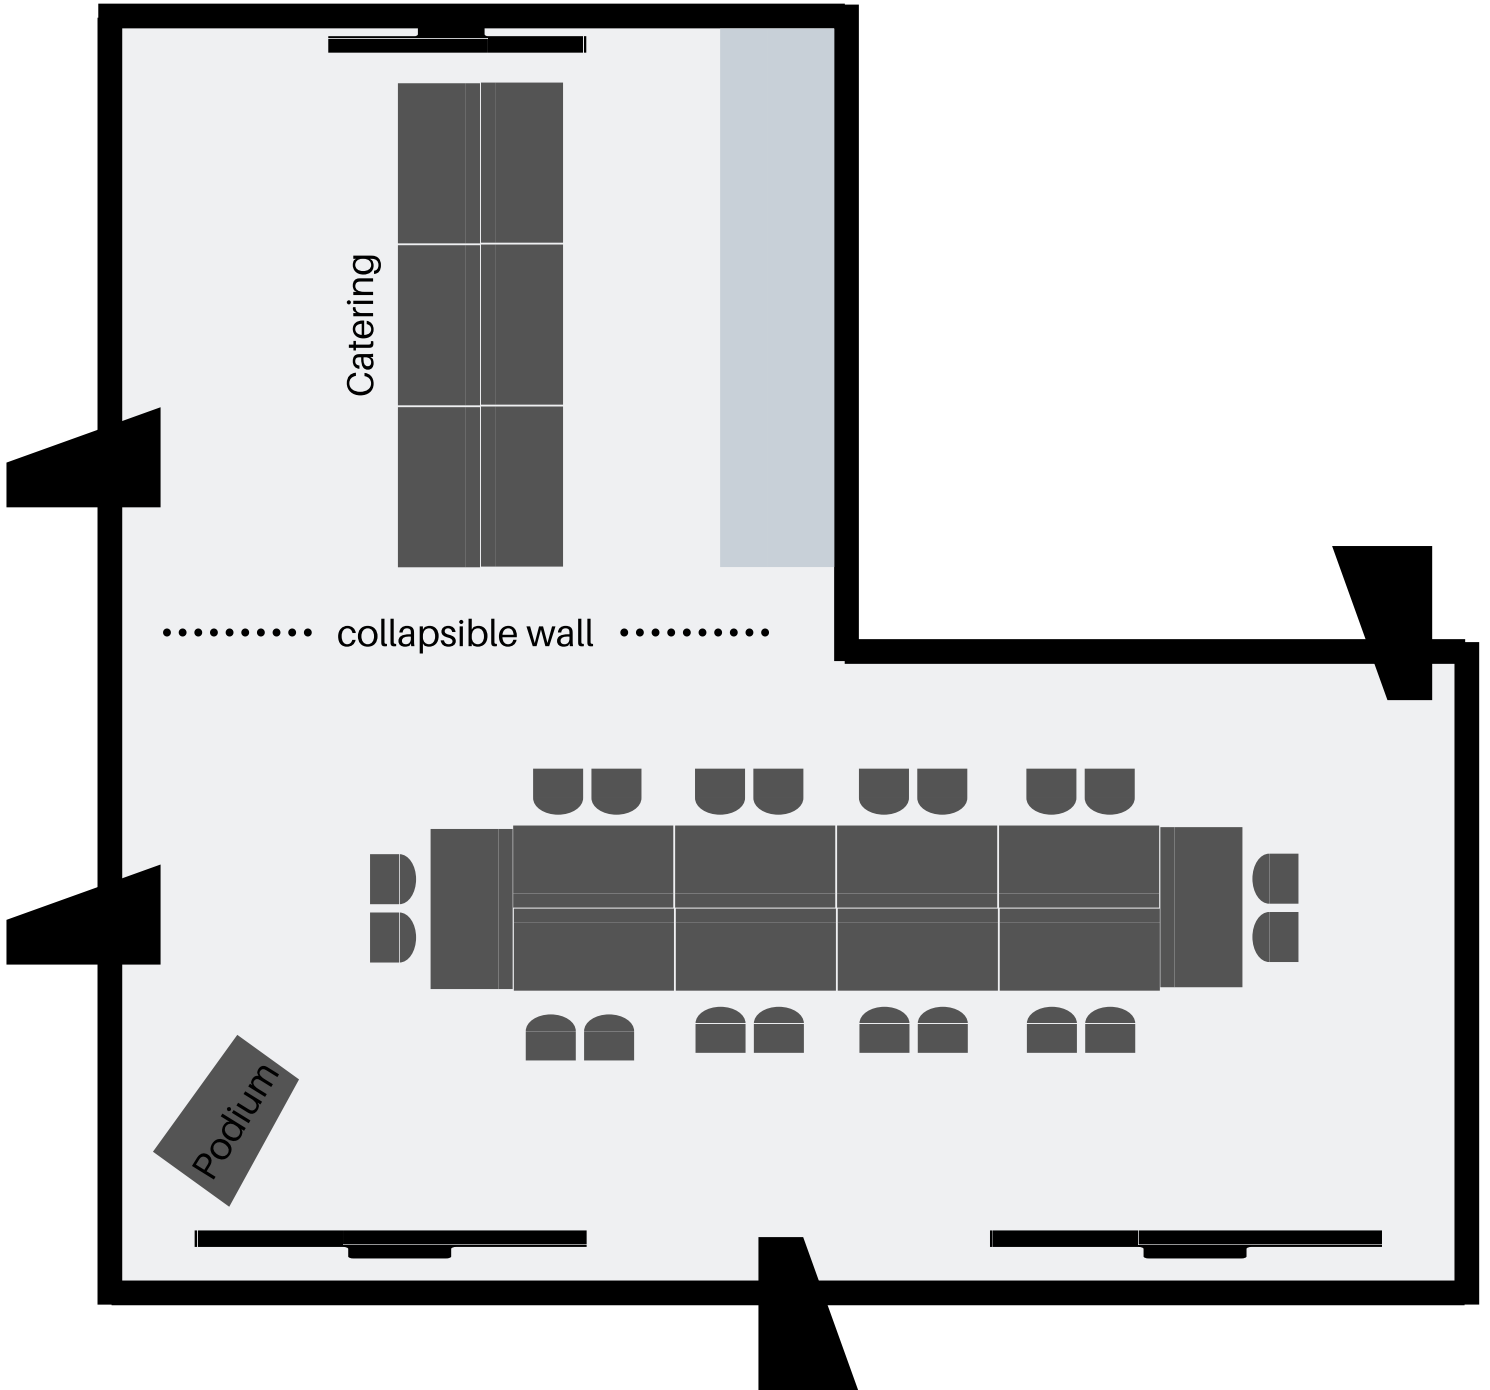

Boardroom

Option #2

20 people (max)