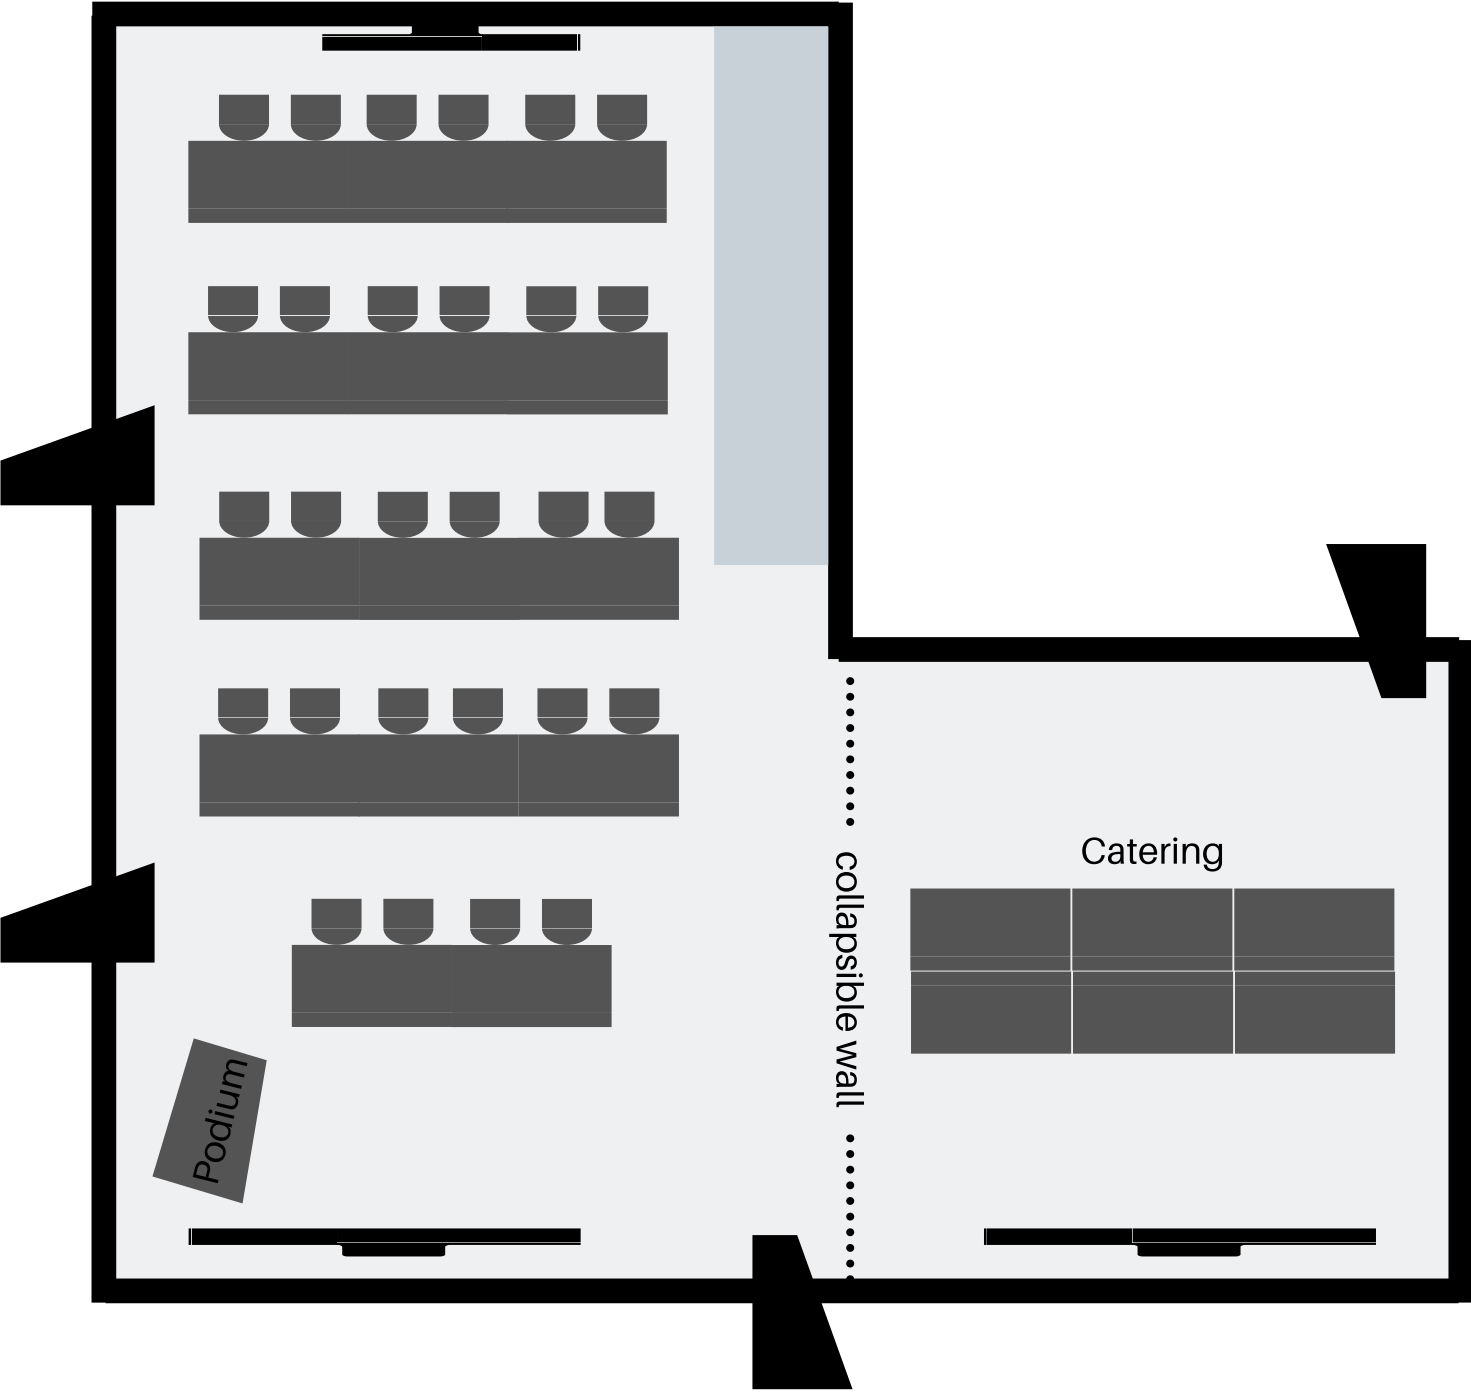

Classroom Style Option #1

28 people (max)