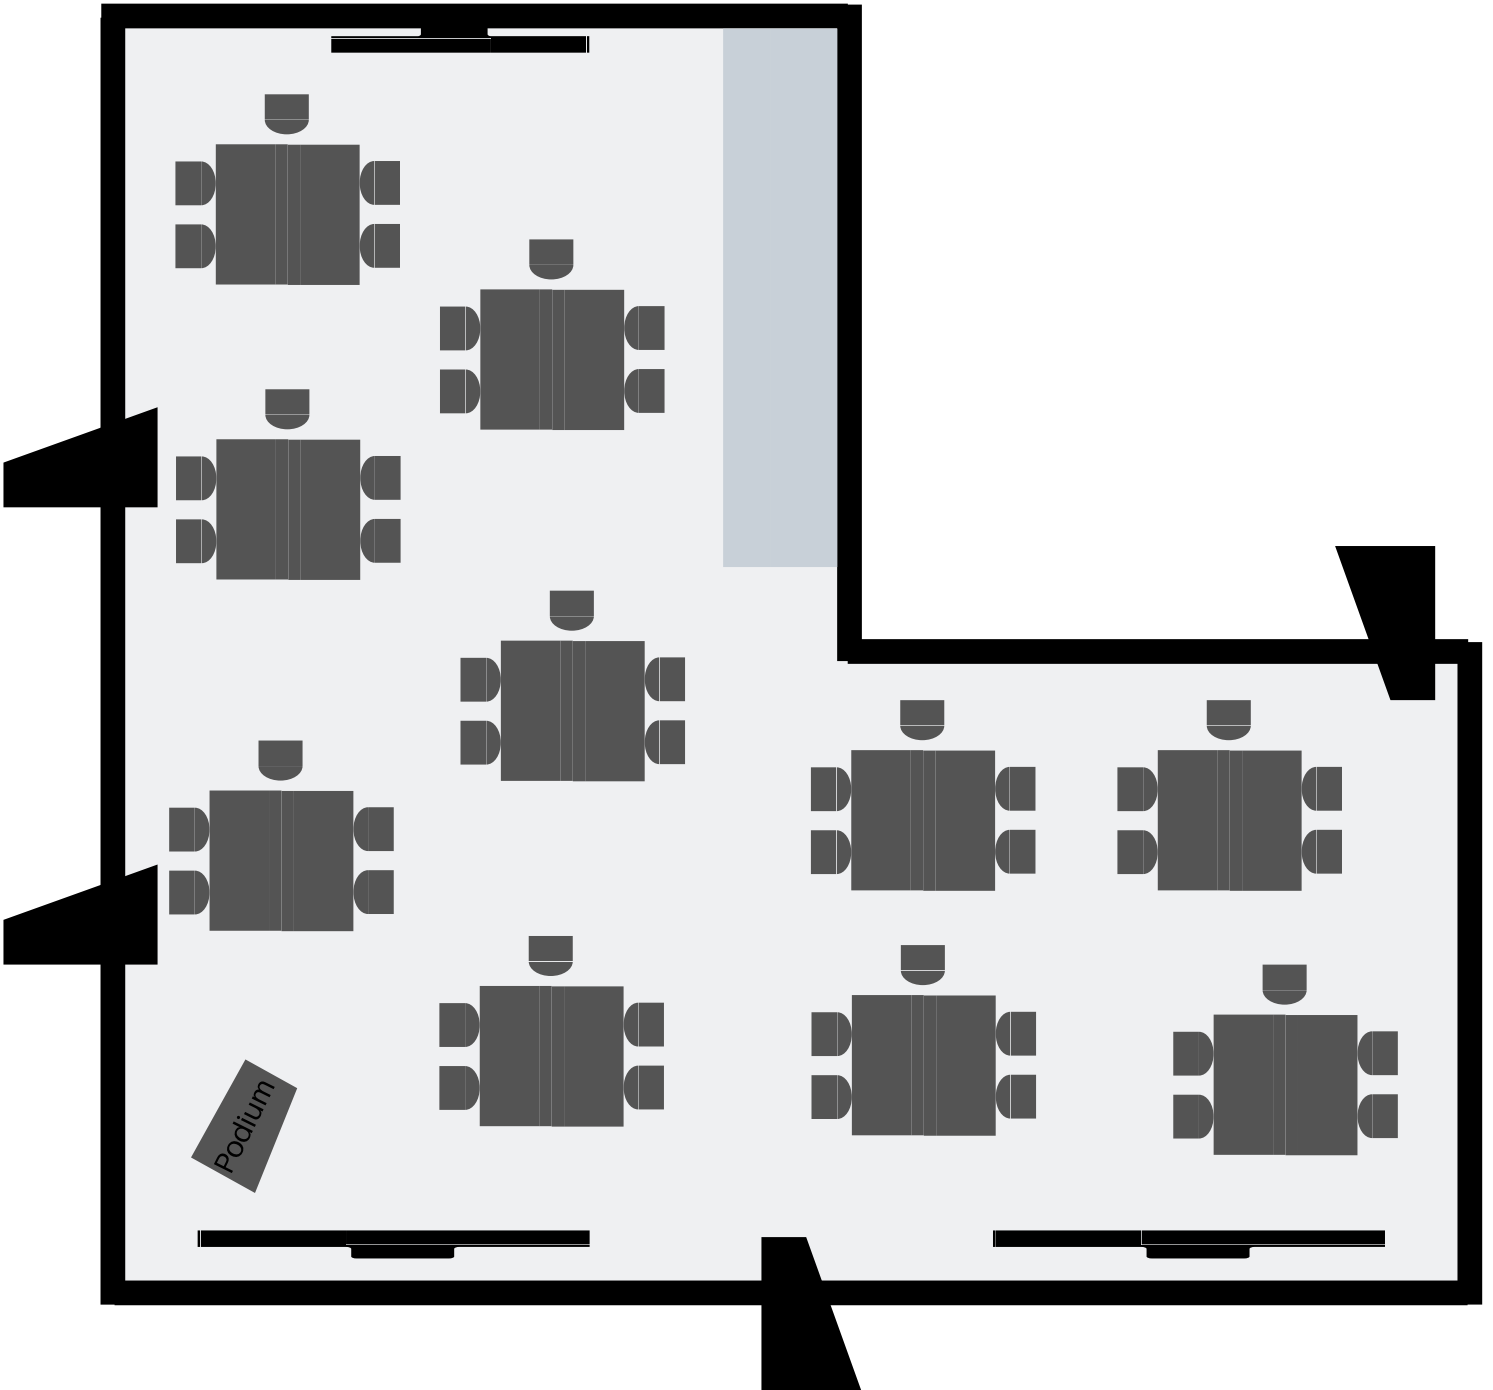

Pods of 5

50 people (max)