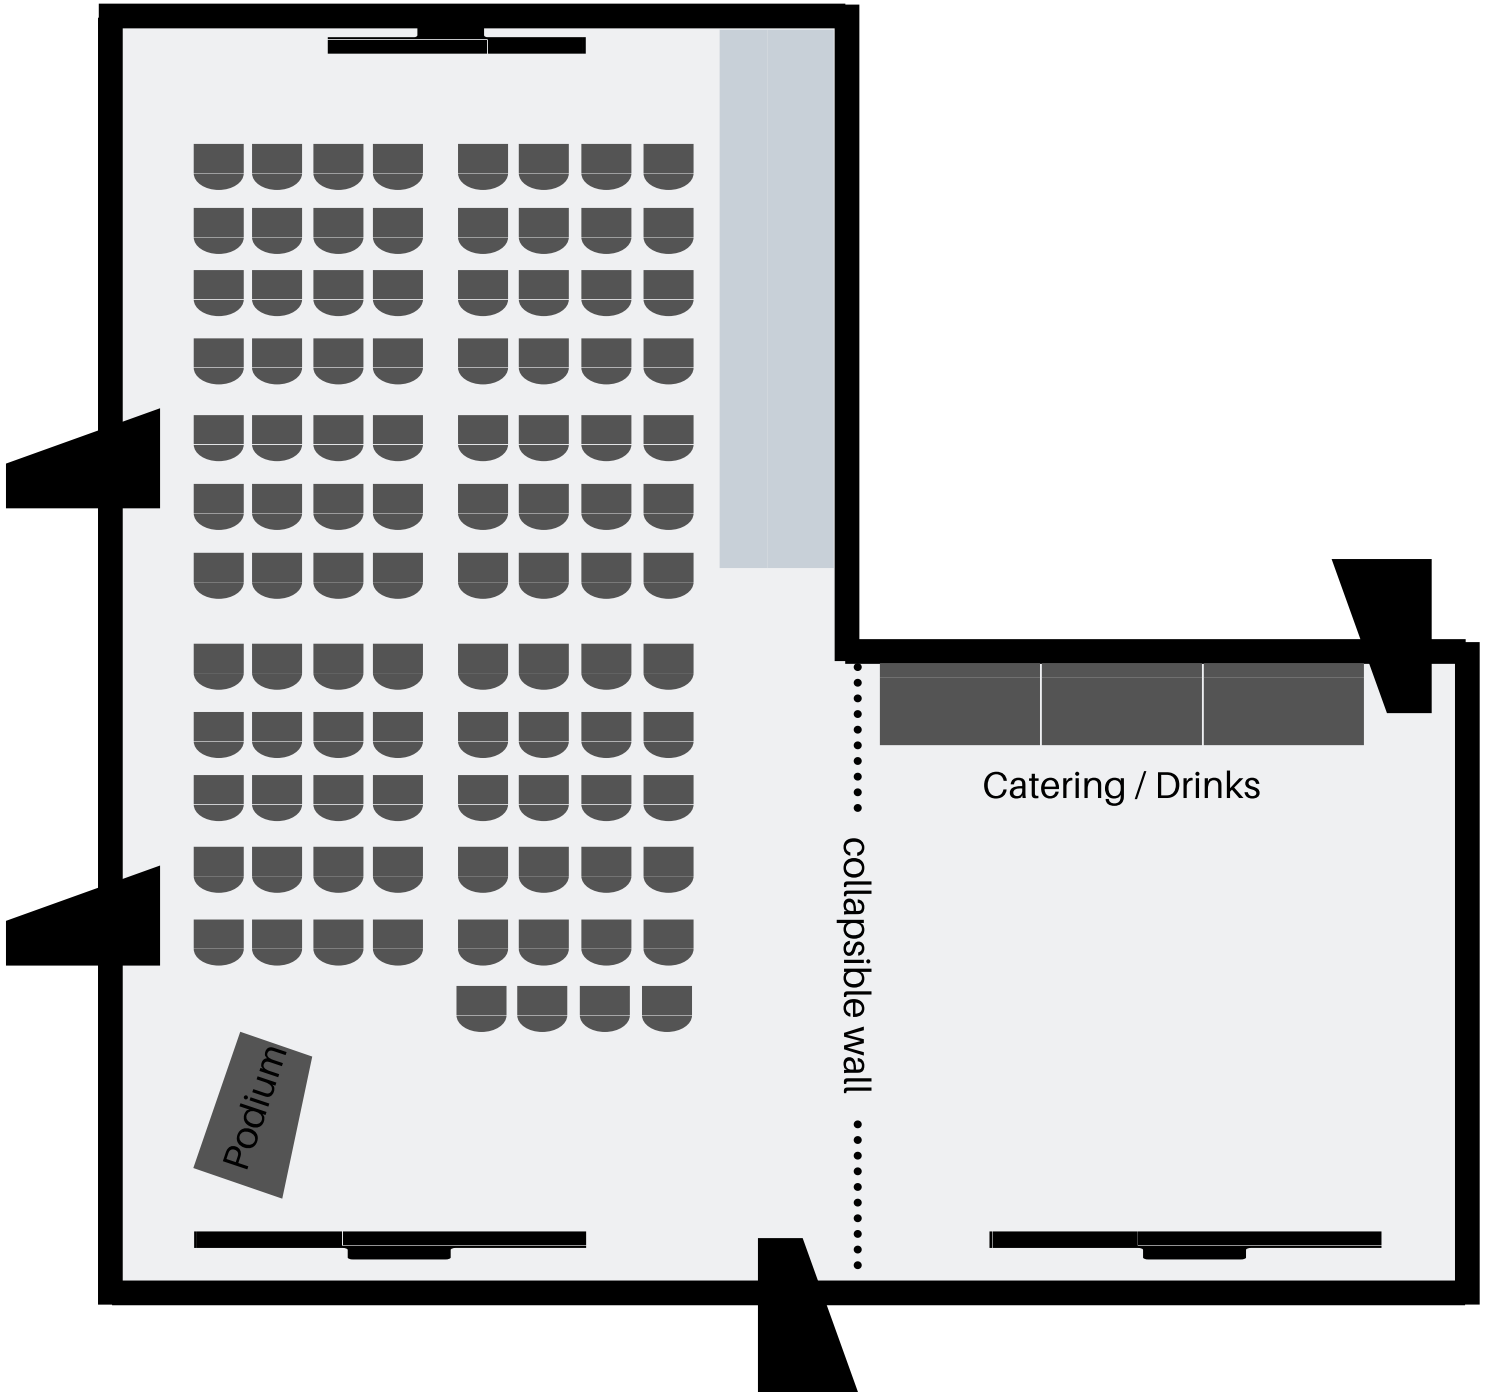

## Setup Options:

- Boardroom
- Classroom
- Theatre
- U-Shaped
- Square-Shaped

**Boardroom**  
**Option #1**  
**20 people (max)**

# Classroom Style Option #2 28 people (max)

# Classroom Style Option #3

64 people (max)

**Theatre-Style**  
**Option #1**  
**100 people (max)**

**Theatre-Style  
Option #2  
100 people (max)**