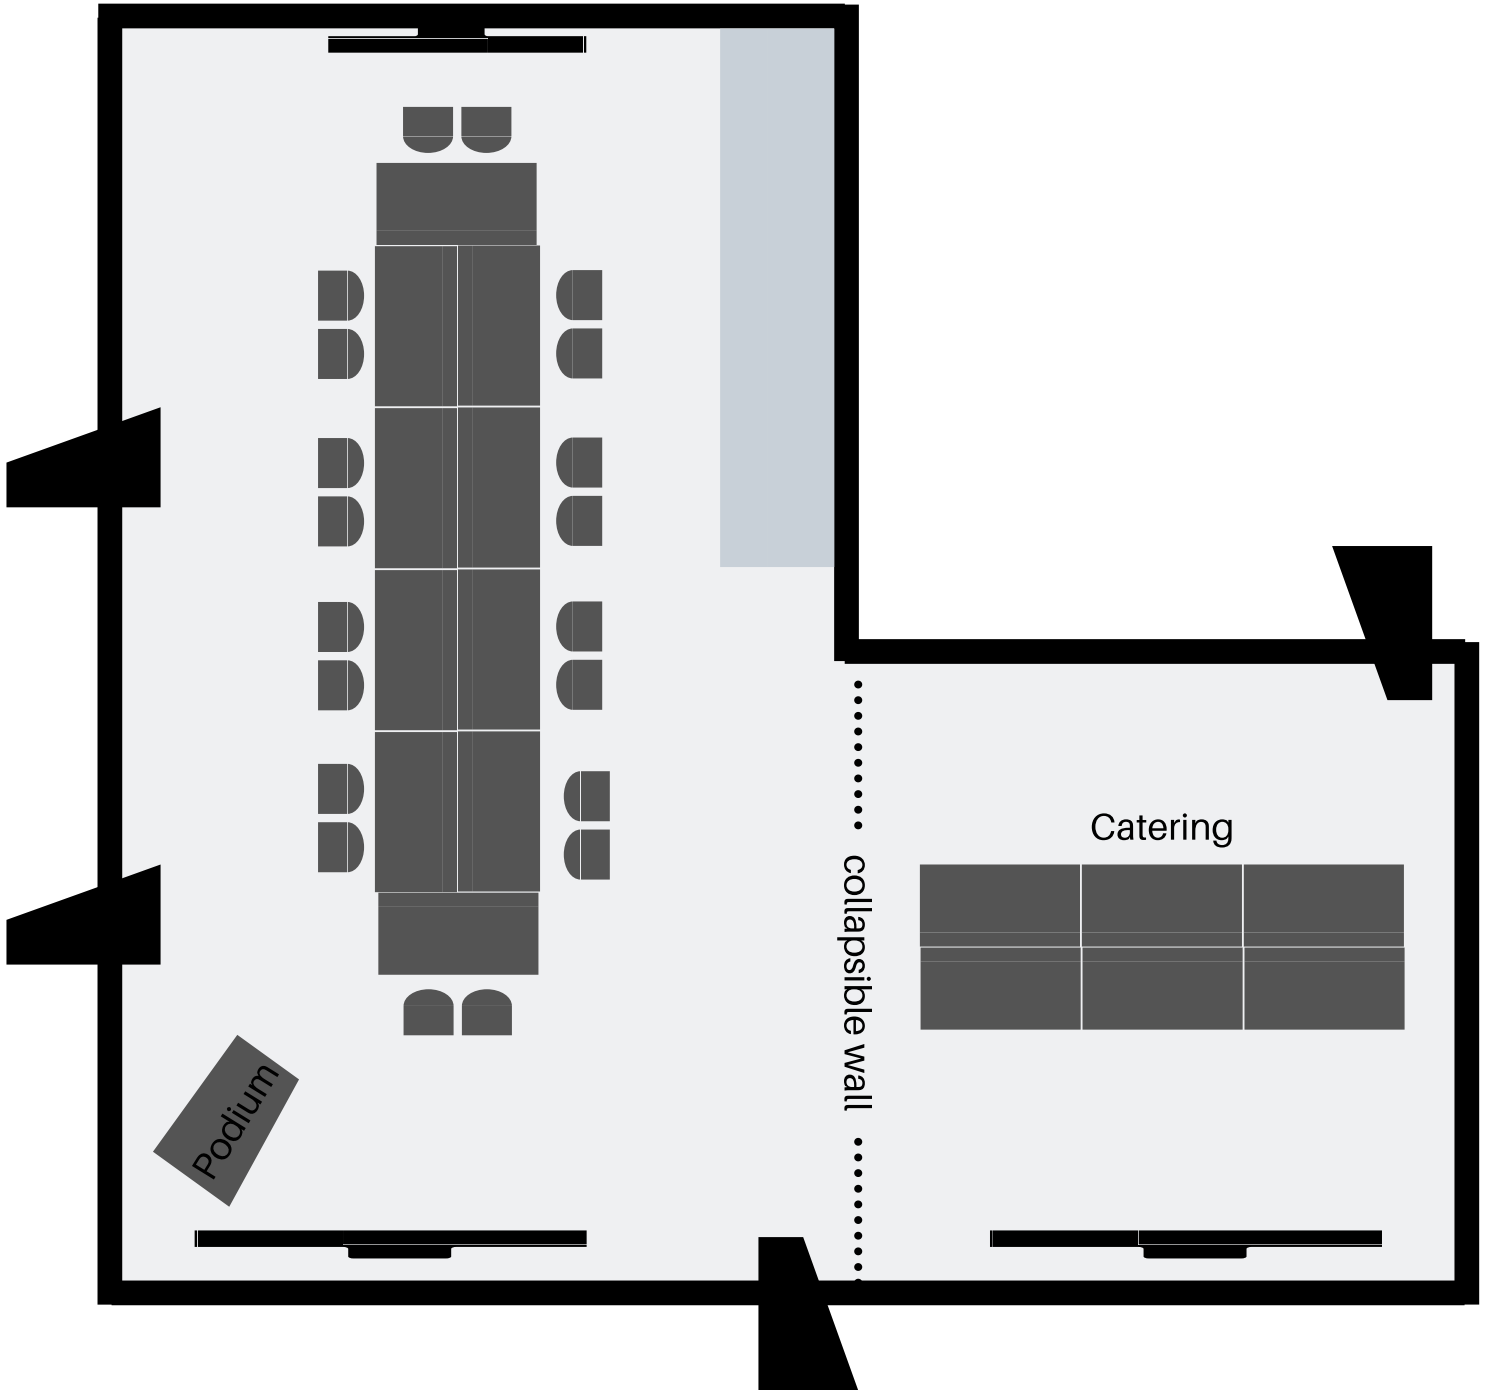

# Conference Room Space

## Setup Options:

- Boardroom
- Classroom
- Theatre
- U-Shaped
- Square-Shaped

**Boardroom**  
**Option #1**  
**20 people (max)**

# Boardroom