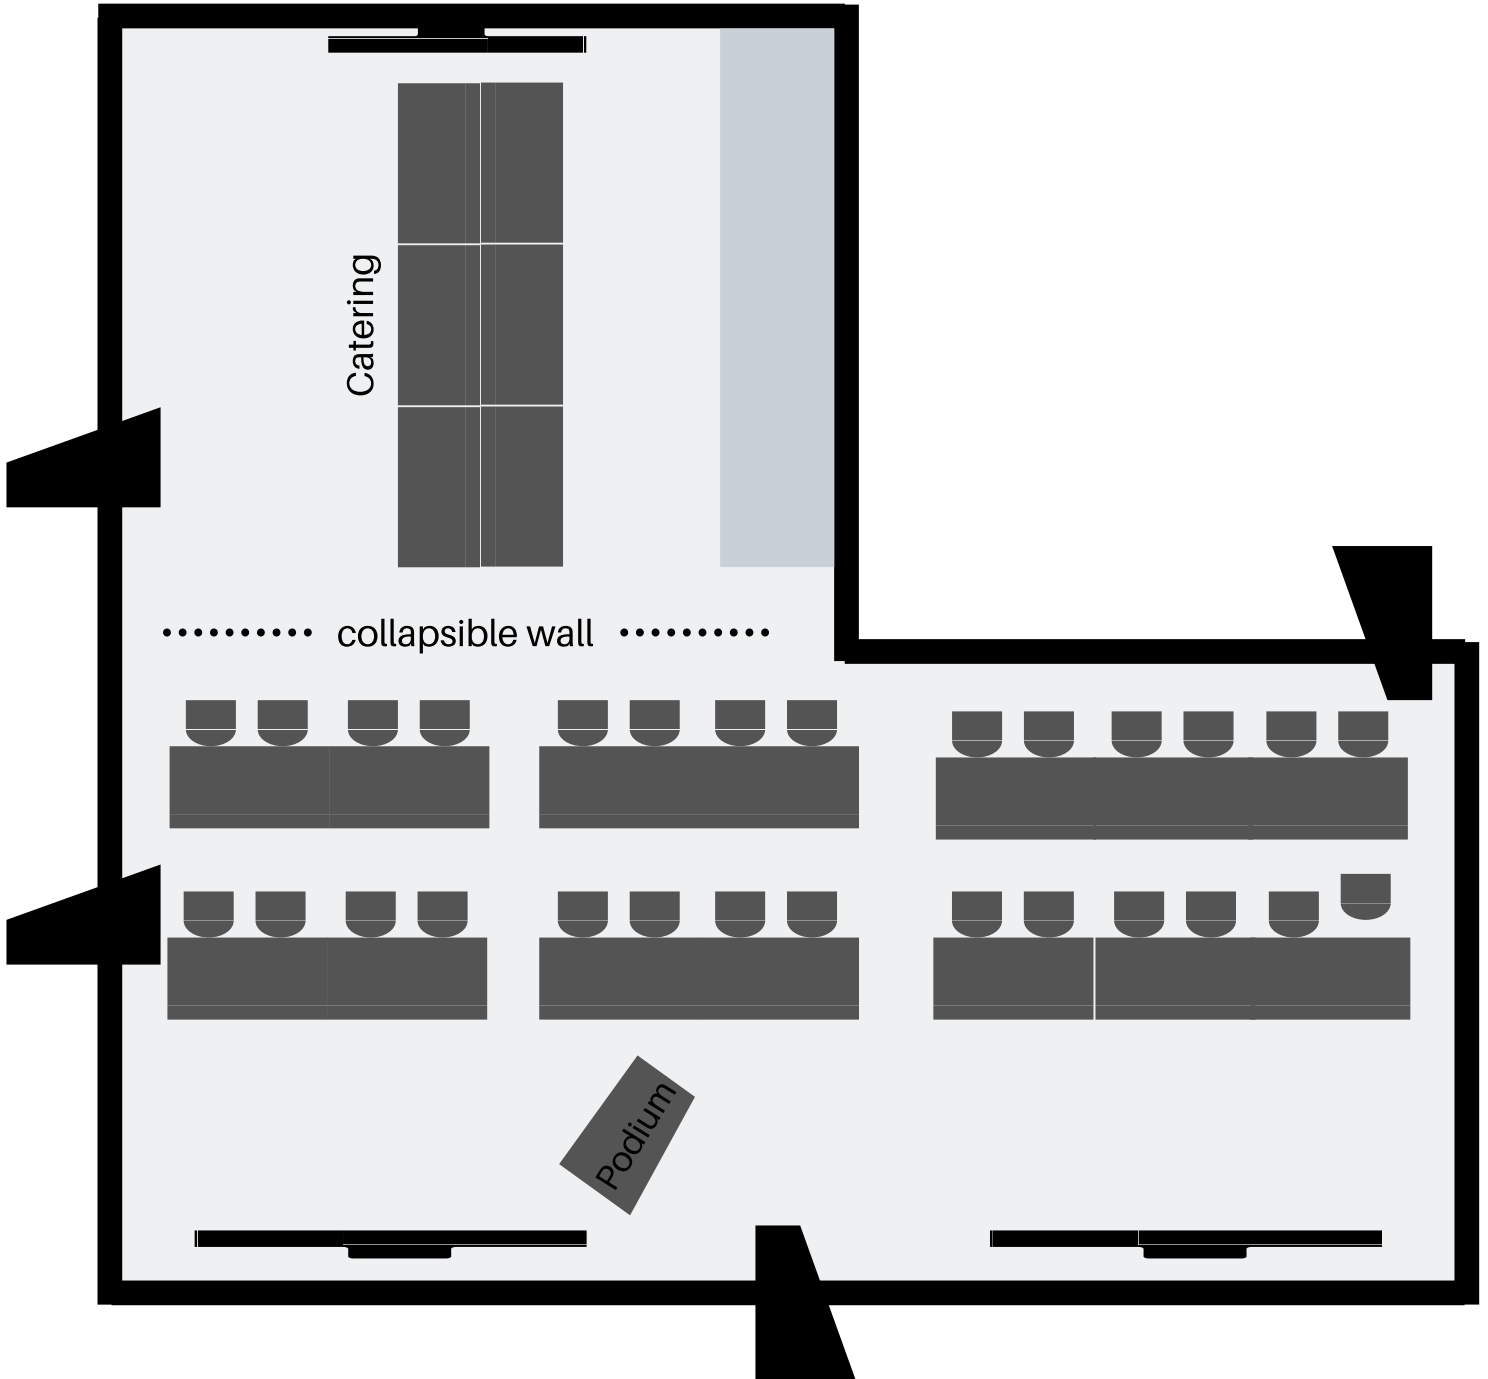

Classroom Style Option #2 28 people (max)