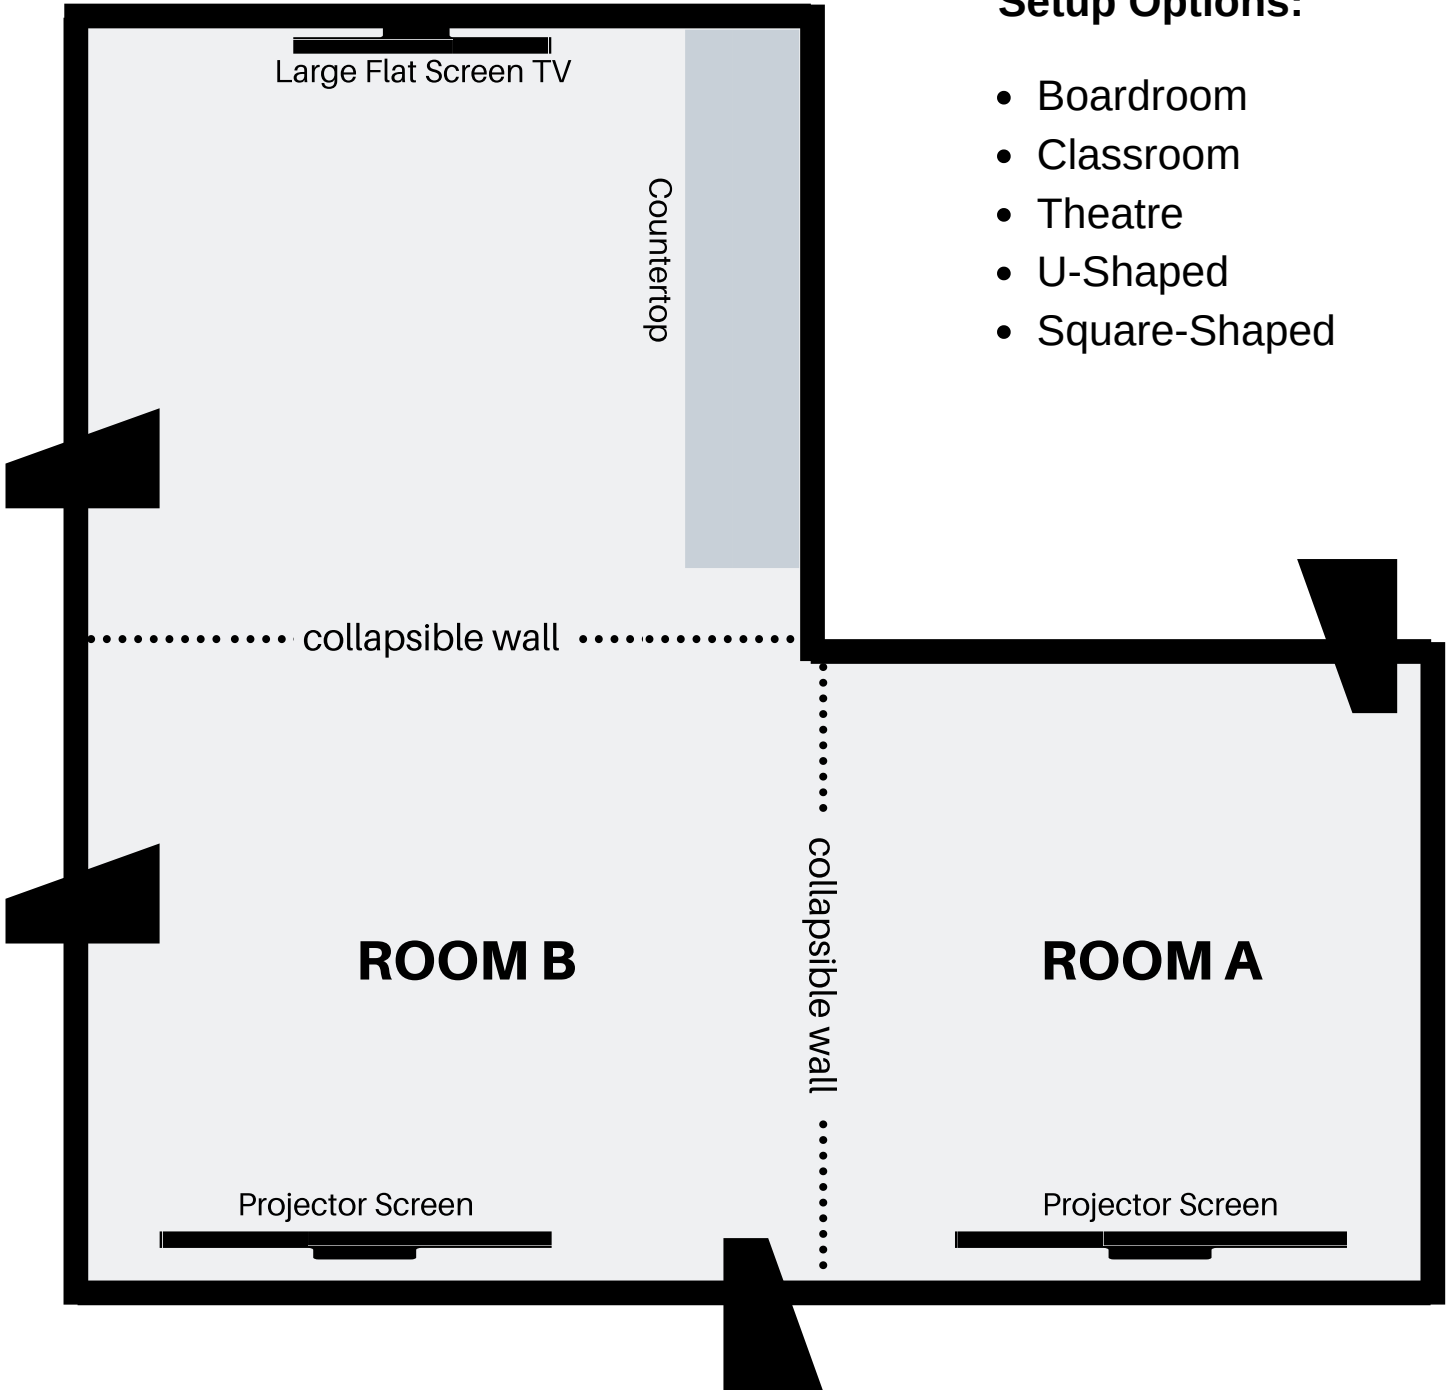

# Conference Room Space

## Setup Options:

- Boardroom
- Classroom
- Theatre
- U-Shaped
- Square-Shaped

**Boardroom**  
**Option #1**  
**20 people (max)**

# Boardroom